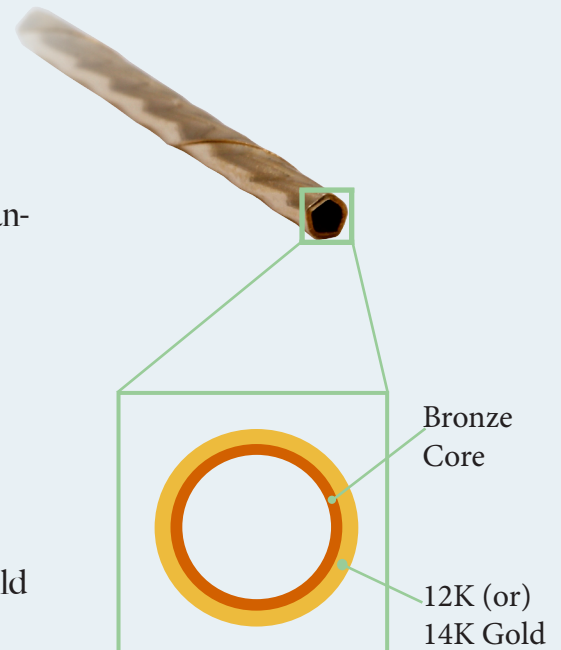

GB403 3.2 X 1.5 MM BEAD (.052" HOLE)
GB404 4.2 X 2.0 MM BEAD (.055" HOLE)

GB403A 3.2 X 1.6 MM BEAD (.049" HOLE)
GB404A 4.2 X 2.1 MM BEAD (.060" HOLE)

Gold Filled Corrugated Round Bead

CURRENT ITEMS

IMPROVED VERSION

GB304 4 MM BEAD (.064" HOLE)

GB304A 4 MM BEAD (.071" HOLE)

Gold Filled Earwire (Pair)

CURRENT ITEMS

IMPROVED VERSION

GF316 22G FRENCH, FLAT COIL ONLY
GF317 22G FRENCH, FLAT BALL ONLY
GF318 22G FRENCH, FLAT BALL & COIL

GF316A 22G FRENCH, FLAT COIL ONLY
GF317A 22G FRENCH, FLAT BALL ONLY
GF318A 22G FRENCH, FLAT BALL & COIL

What is Gold Filled?

(GB909)

Gold filled jewelry contains a layer of Karat Gold mechanically bonded to a layer of bronze (or other supporting alloy) before being rolled or drawn to the desired thickness. The item maintains the same gold content throughout our signature production process. ARC Traders' gold filled products contain either 12 or 14 Karat gold. For example, the GB909 (1 x 21 mm twist tube) contains a layer of 12 Karat Gold mechanically bonded to a bronze alloy layer.